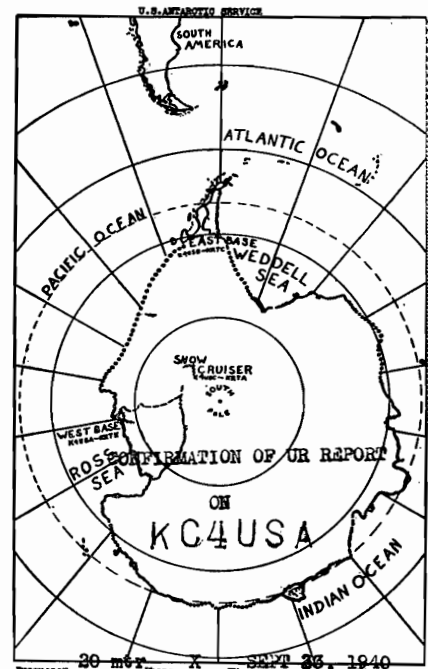

CRY9, on 6080 kcs., can be heard 3:45-5 a.m. with good signals.

Manchukuo

MTCY on 9545 kcs. operate from 11:30 p.m. to 12:20 a.m., according to a verification received from them by L. N. Stracener (La.). The address is: Shortwave System, Hsinking Central Broadcasting Station, Manchuria Telephone and Telegraph Co., Ltd., Hsinking, Manchukuo. Power is 20,000 watts.

MTCY on 11780 kcs. is being heard with an English program 7:50-8:30 a.m., and then with an oriental program until sign off at 9:30 a.m. Six to eight gongs make up the identification signal. Francis Fellers (Mass.) reports severe QRM from Saigon on this broadcast. Also on from 12:30-1:20 a.m.

MTCY on 15300 kcs. was heard testing with English program and swing records from 3-3:50 p.m. by Steve Mann (Ohio).

Philippine Islands

****KZND is now permanently on 8710 kcs., and announces as he "Voice

of the Commonwealth" says Radexer Laperal, of Manila.

Sarawak

VQF on 6895 kcs. in Kuching has English programs on Friday at 7:40 p.m. (Tune in Magazine—N.Z.)

Sumatra

YDX, 7220 kcs., located in Medan, has good signals around 1 a.m.

Straits Settlements

ZPH1, 9690 kcs., heard often signing off at 7:30 a.m. (????)

ZHP2, 6175 kcs. heard closing at 6:40 a.m. with fair signal strength.

Syria

"Radio Beirut" in Levant on 12490 kcs. was believed heard by Charlie Nyquist (while 300 miles East of Jacksonville) at 6:42 p.m. playing ori-

Frequency 20 m.p. 30 m.p. MAY - 8 1941

No very attractive, but very desirable, ye a man! card is Jake Fields.